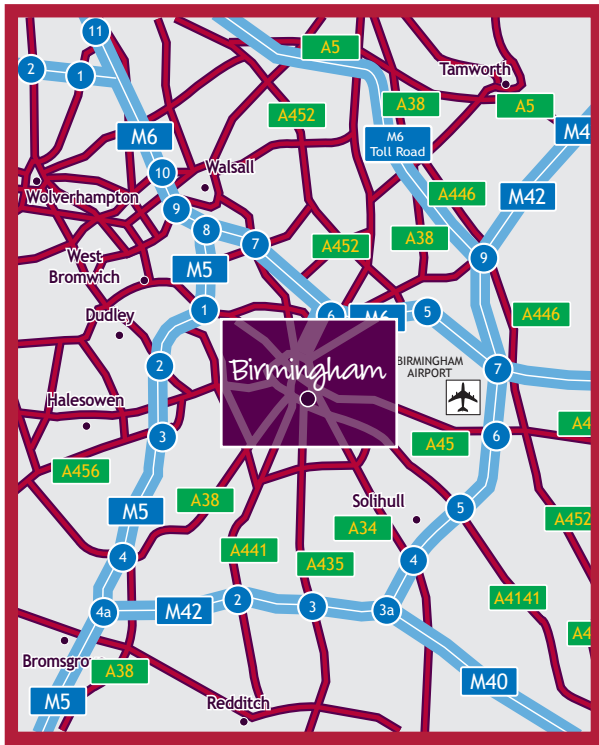

brownejacobson

Victoria Square House, Victoria Square,
Birmingham B2 4BU

T: +44 (0)121 237 3900 | F: +44 (0)121 236 1291
www.brownejacobson.com

How to find us by rail

At the exit to New Street station turn left into Stephenson Street, right into Pinfold Street and you will be in Victoria Square within two minutes. Victoria Square House is the first building on your left.

Car parks

The closest car park to our office is the Town Hall car park 'the red cage', situated on Brunel Street. There is also 'Pay & Display' street parking close to our office.